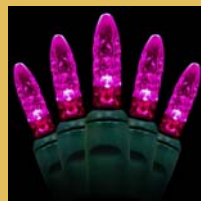

Princess Pink